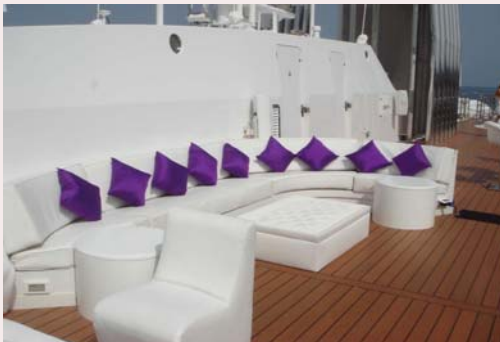

Elite

Incomparable

Impressive

Fireworks, flowers, special effects

m/y RM Elegant

GALLERY

FROM PARTIES & THEME DRESSED CHARTERS

BLACK & WHITE NIGHT
PURPLE DAY