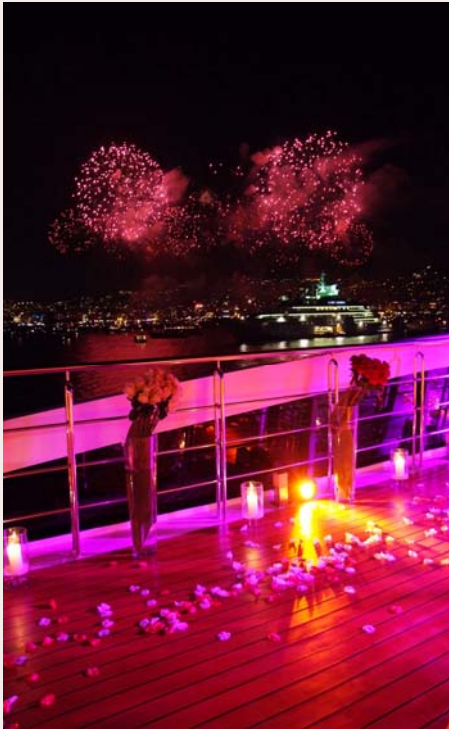

m/y RM Elegant

GALLERY

FROM PARTIES & THEME DRESSED CHARTERS

RM ELEGANT

Tres elegant

Magnificent

Superior

Unique

Elite

Incomparable

Impressive

Fireworks, flowers, special effects

m/y RM Elegant

GALLERY

FROM PARTIES & THEME DRESSED CHARTERS

BLACK & WHITE NIGHT
PURPLE DAY